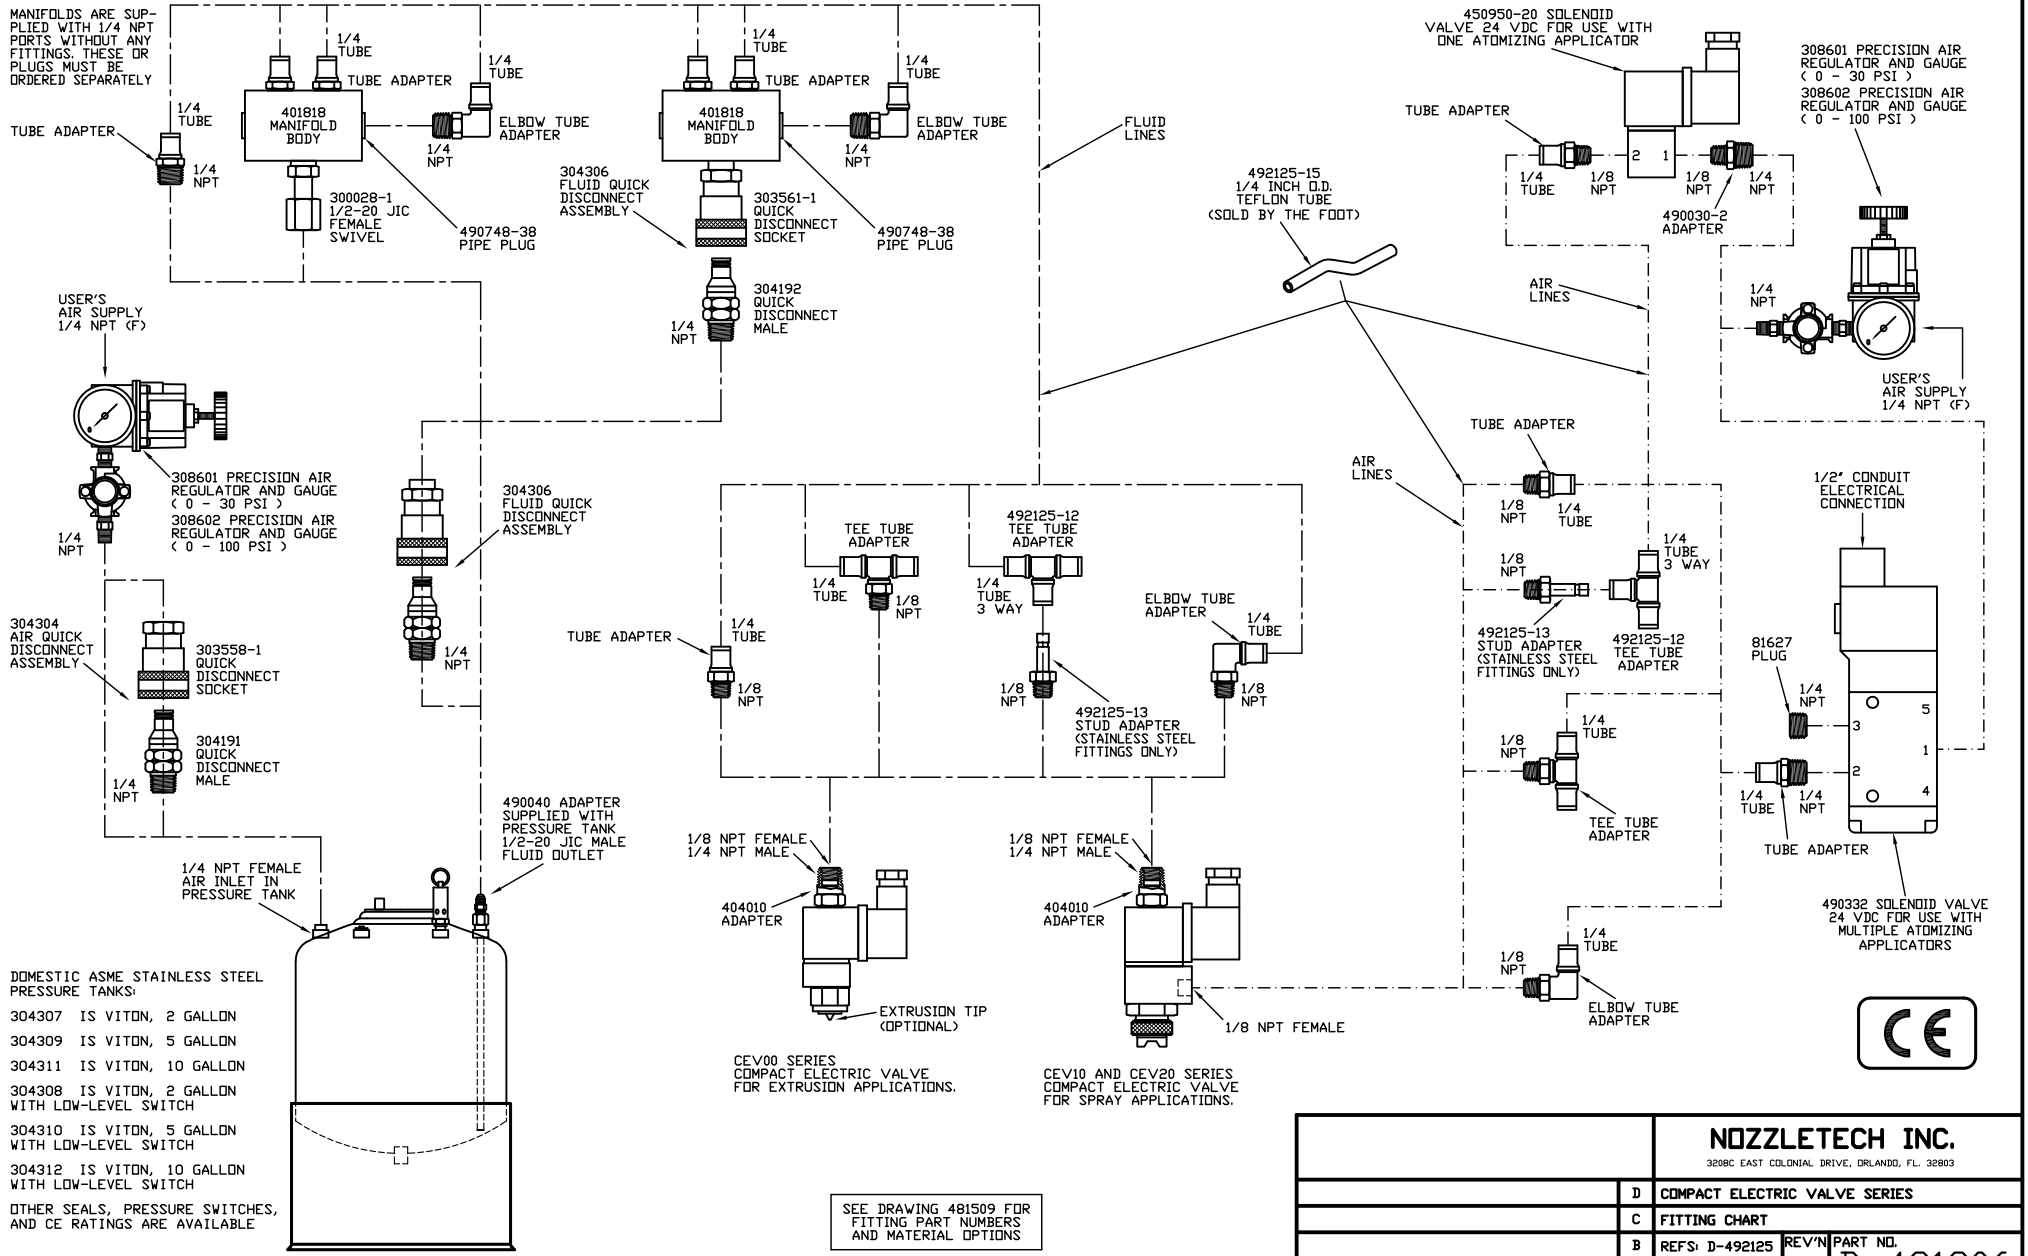

MANIFOLDS ARE SUPPLIED WITH 1/4 NPT PORTS WITHOUT ANY FITTINGS. THESE OR PLUGS MUST BE ORDERED SEPARATELY

- DOMESTIC ASME STAINLESS STEEL PRESSURE TANKS:
- 304307 IS VITON, 2 GALLON
 - 304309 IS VITON, 5 GALLON
 - 304311 IS VITON, 10 GALLON
 - 304308 IS VITON, 2 GALLON WITH LOW-LEVEL SWITCH
 - 304310 IS VITON, 5 GALLON WITH LOW-LEVEL SWITCH
 - 304312 IS VITON, 10 GALLON WITH LOW-LEVEL SWITCH
- OTHER SEALS, PRESSURE SWITCHES, AND CE RATINGS ARE AVAILABLE

SEE DRAWING 481509 FOR FITTING PART NUMBERS AND MATERIAL OPTIONS

		NOZZLETECH INC. 3208C EAST COLONIAL DRIVE, ORLANDO, FL. 32803	
	D	COMPACT ELECTRIC VALVE SERIES	
	C	FITTING CHART	
	B	REFS: D-492125	REV'N PART NO.
	A	DATE: 2-8-13	D-481806